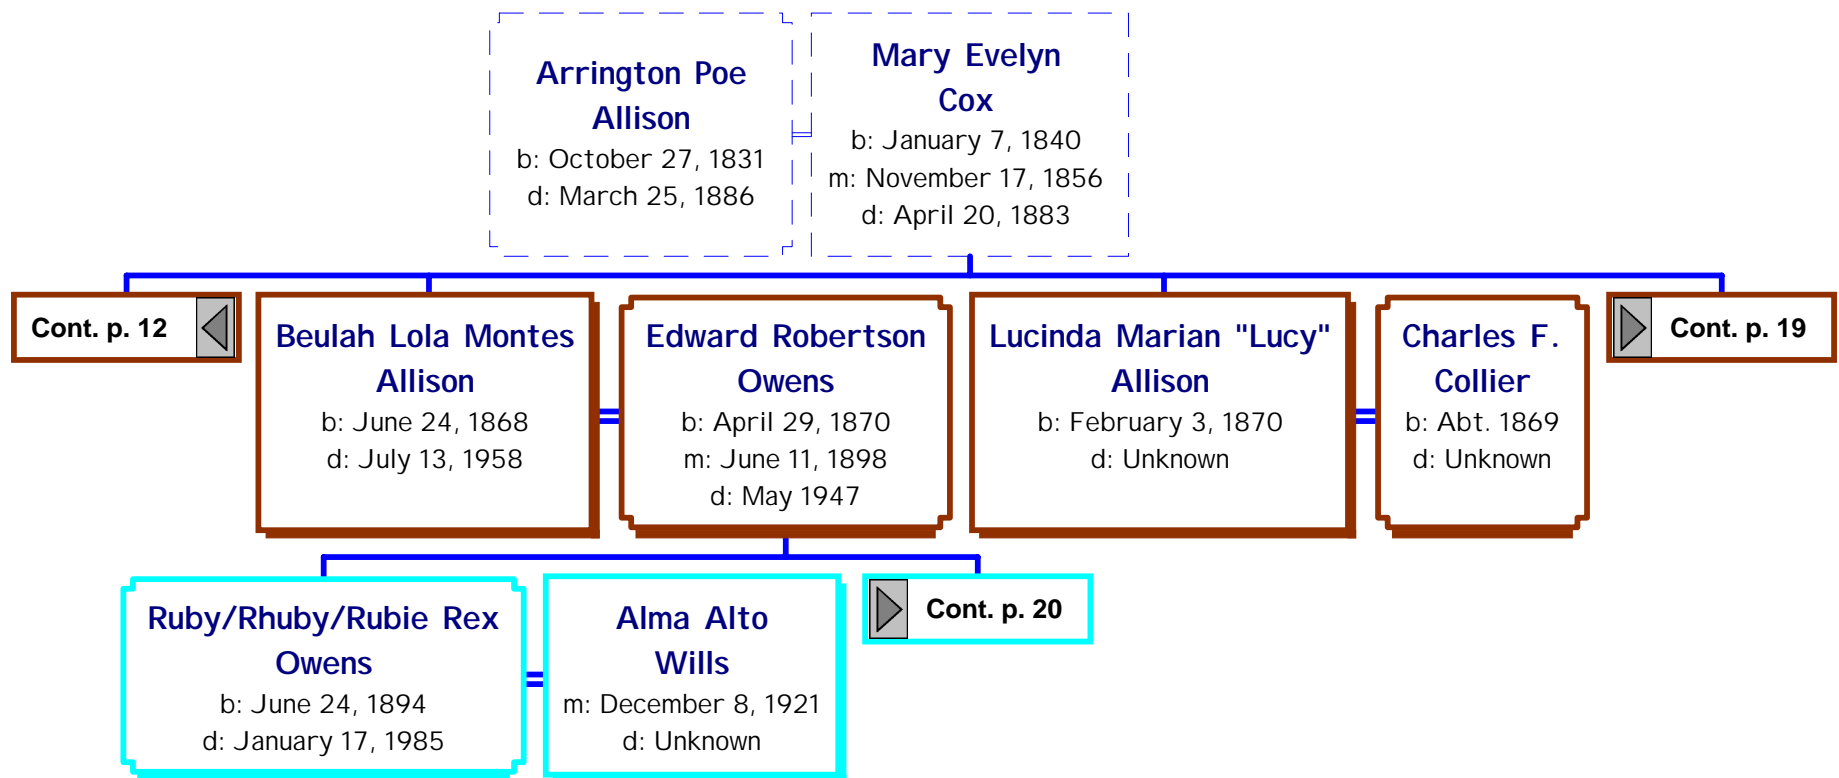

Descendants of Elsey Allison (16 of 24)