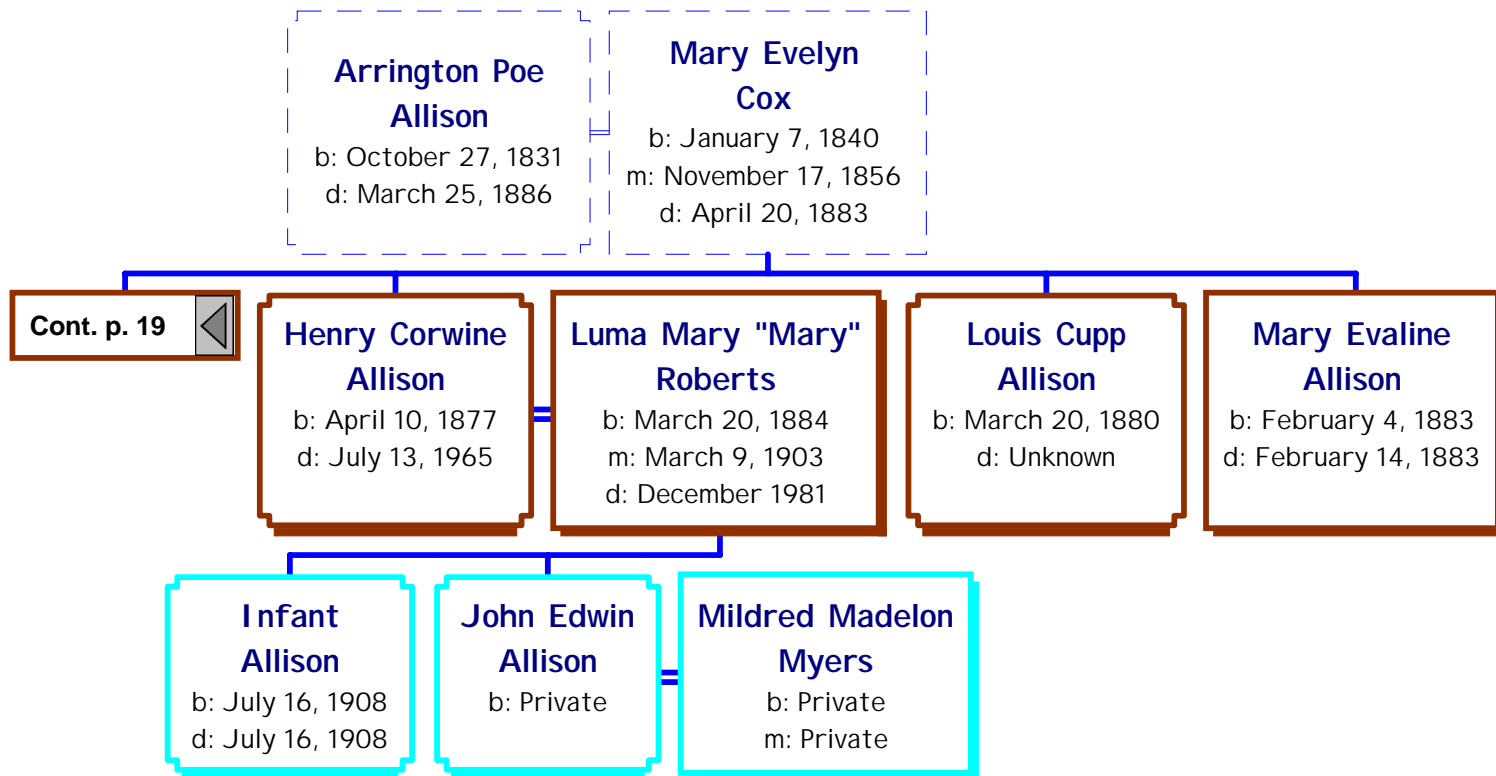

Descendants of Elsey Allison (22 of 24)