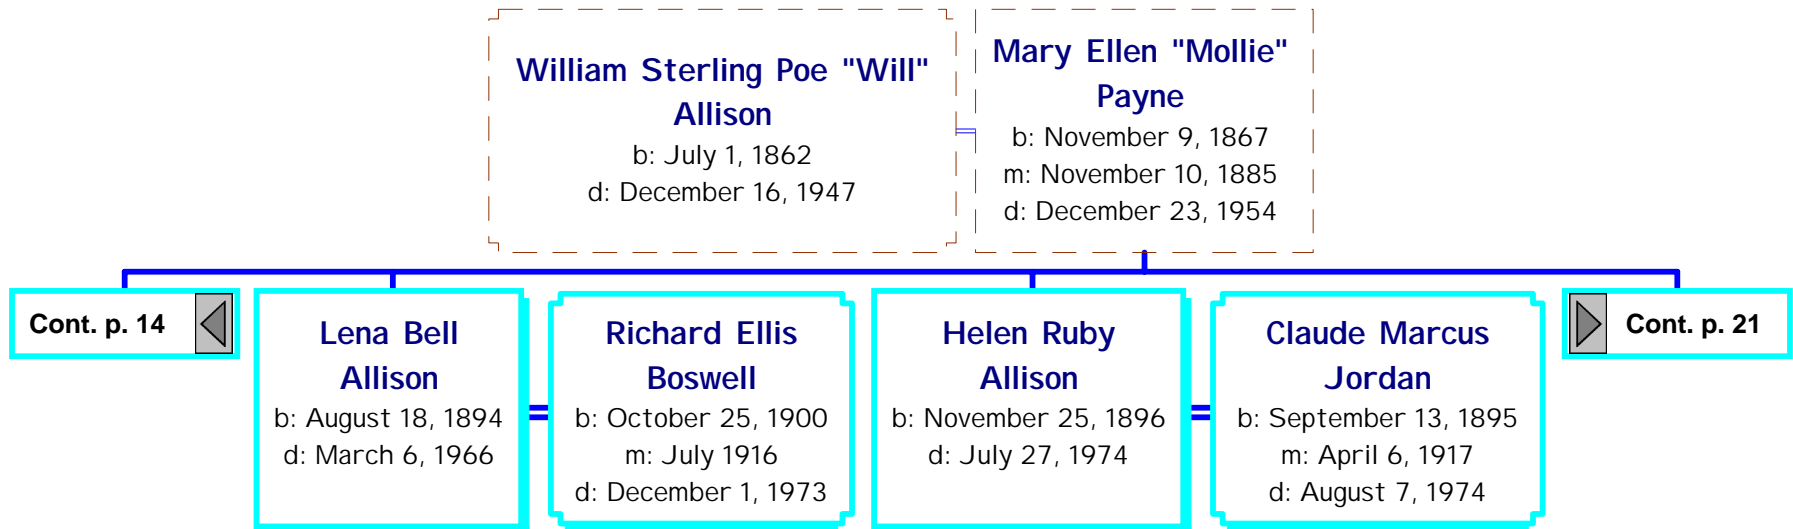

Descendants of Elsey Allison (17 of 24)